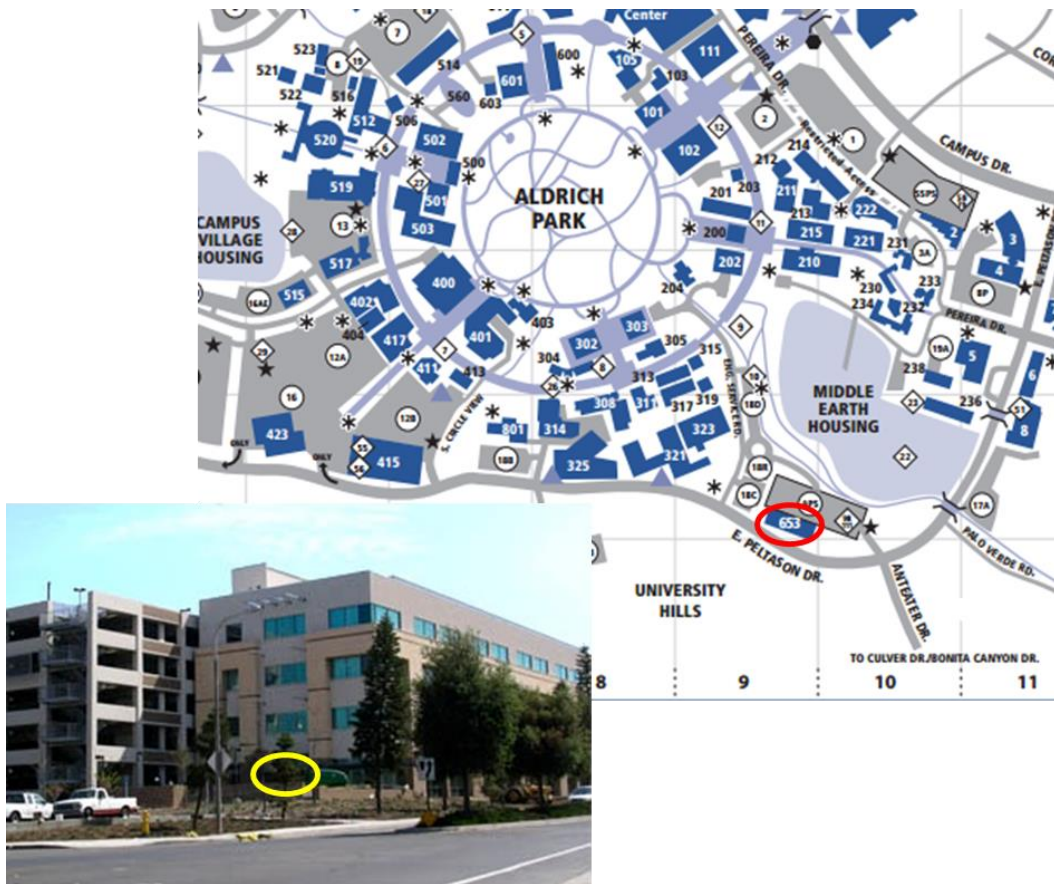

UCI Center for Engaged Instruction

We are located in AIRB (Anteater Instruction and Research Building, circled red). Labeled #653 on campus maps, the building is on the corner of E. Peltason and Engineering Service Road.

The building entrance is circled yellow in the photo. Parking is available in the (attached) Anteater Parking Structure.

Offices are on the third floor in 3000 AIRB; call us at 949-824-6060.
Workshops are held in the Learning Studio: 1030 AIRB.

From off campus, Google Maps can find “Anteater Parking Structure”